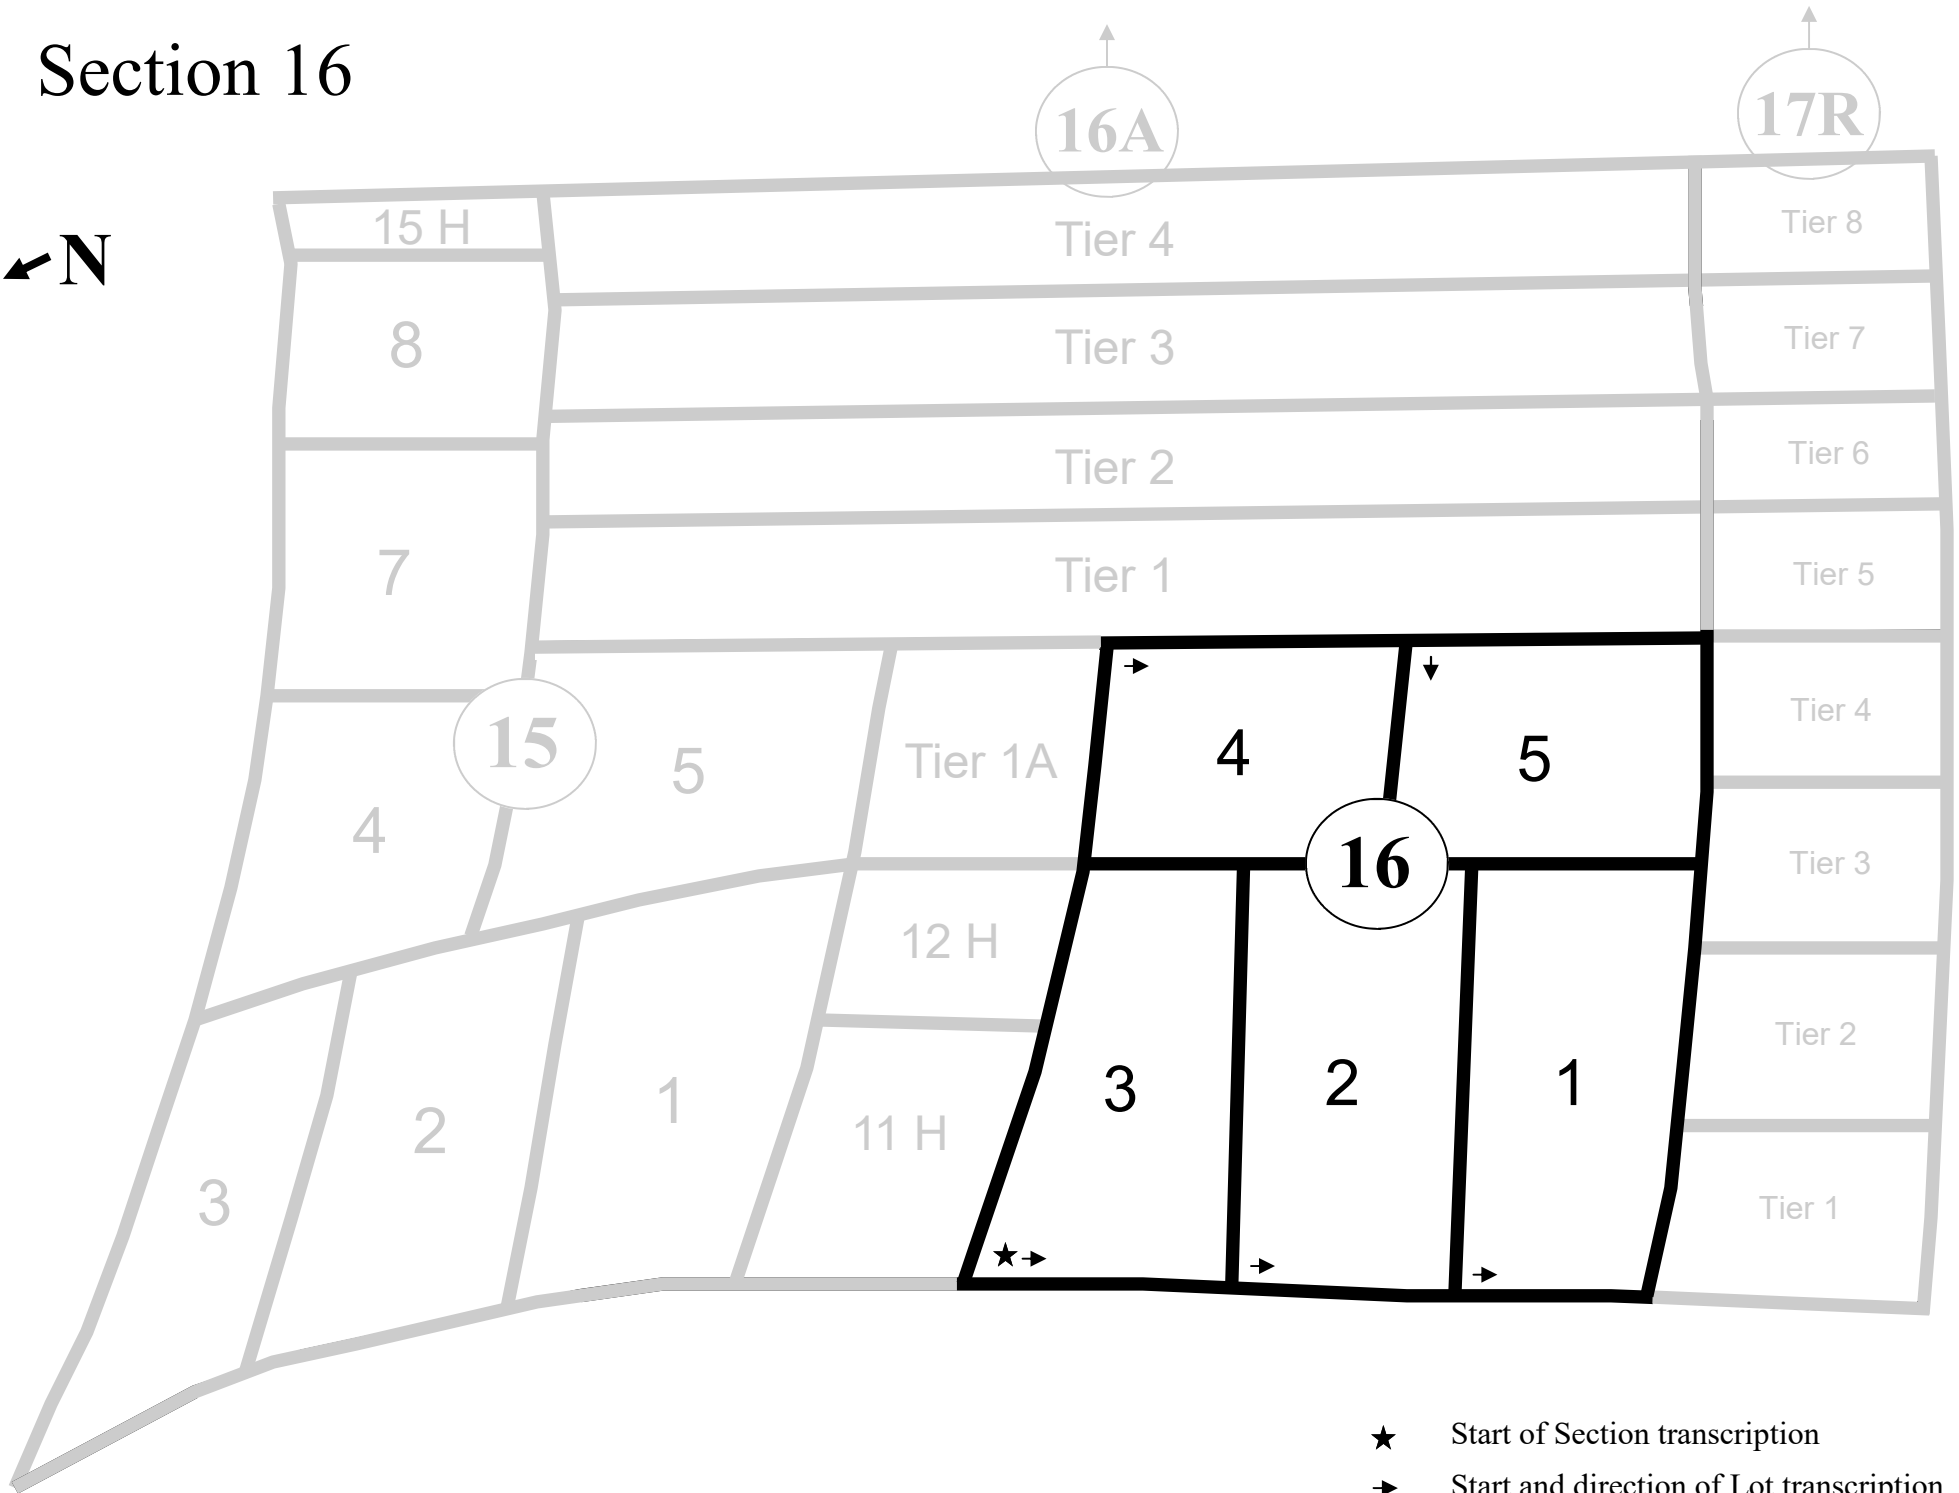

Section 16

- ★ Start of Section transcription
- ➔ Start and direction of Lot transcription

Section 16
Family Lots

	FAMILY	ACQUIRED BY	DATE
Lot 1 ¹	Withee	Fred B. Withee	May 17, 1887
Lot 2 ²	Trayoner	Joseph Traynor	May 23, 1913
Lot 3	Ambler	Estate of Chas Smith ³	Sept. 26, 1891
Lot 4	Ambler	n/a	n/a
Lot 5	Sedan	n/a	n/a

¹ per City's Register of Deeds, Fred B. Withee acquired Lot 1 in Section 18 (probably an error in recording)

² per City's Register of Deeds, Joseph Traynor acquired the East half of Lot 1 in Section 16 (probably an error in recording)

³ transferred to W. H. Ambler on Feb. 17, 1906

Section 16

Lot 3

Row 1

AMBLER	Leota K. <i>KENYON</i>	1894 - 1974 (d. Oct. 4, 1974 in Plymouth)
AMBLER	Richard W.	1922 - 2012 (d. Apr. 8, 2012)
AMBLER	<i>Marjorie</i> Jeanne <i>ATCHISON</i>	1922 - 2017 (d. Aug. 27, 2017 in FL)
AMBLER	Mark S.	1871 - 1924 (d. Jan. 11, 1924 in Detroit)

Row 2

JOHNSON	Baby	No Marker (d. May 7, 1937 in Northville at age 0)
SEDAN	Rachel E.	June 2, 1936 - June 6, 1936 (d. in Northville)
SEDAN	Harry O.	"Father", 1878 - 1933 (d. July 30, 1933 in Northville)
SEDAN	Katie M. <i>BARNES</i>	"Mother", 1880 - 1922 (d. May 18, 1922 in Northville)